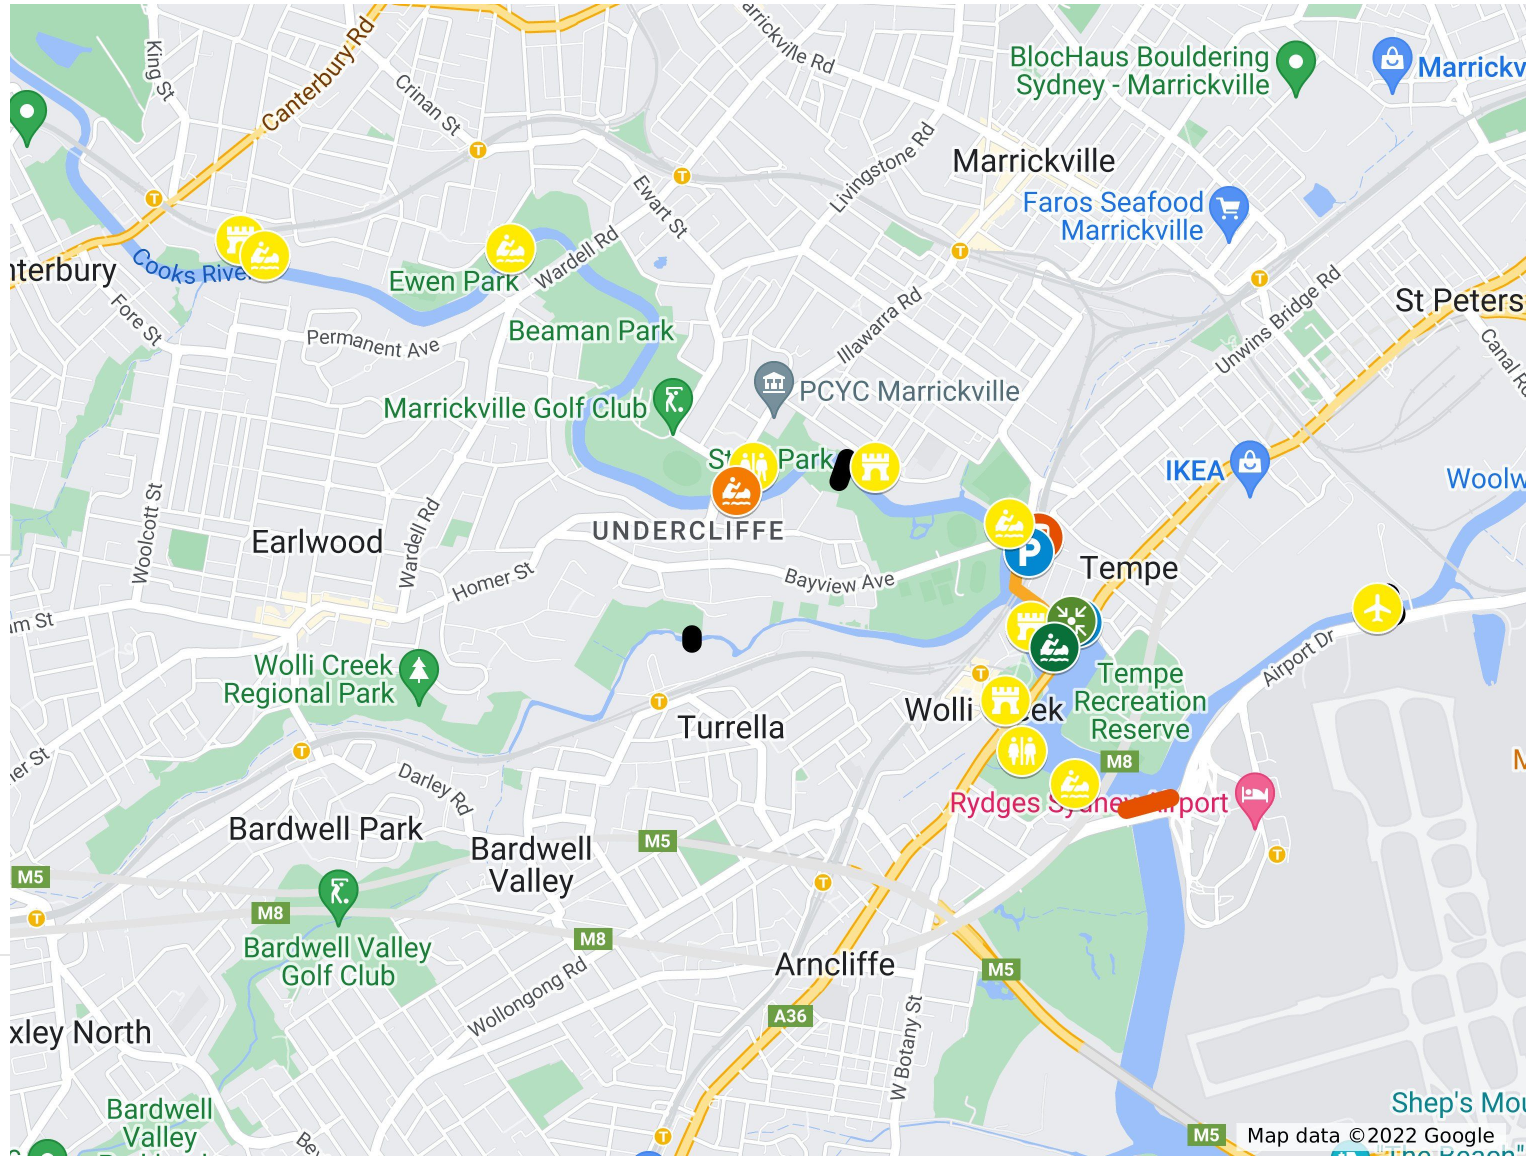

# Sydney Rivers Canoe Hire, Tempe

Scan for  
Online  
Map

## Sydney Rivers Canoe Hire

- Canoe launching
- Meeting place

Parking and Tempe train Station

Train Station

From Train Station to meeting point

Parking

## Your trip

- Limit of Canoeing
- 1 Hr return Cooks River
- 1 Hr return Wolli Creek
- 1 Hr Return Alexandra Canal
- Plane spotting
- Please stay off the island

## The River and Surrounds

- Toilets Cahill Park
- Safe exit point Sugarmill
- Safe exit point Canoe Club
- Safe exit point Tempe Rowers
- Safe exit point Ewan Park

A map showing the location of our Tempe canoe and kayak launch site, parking and facilities.